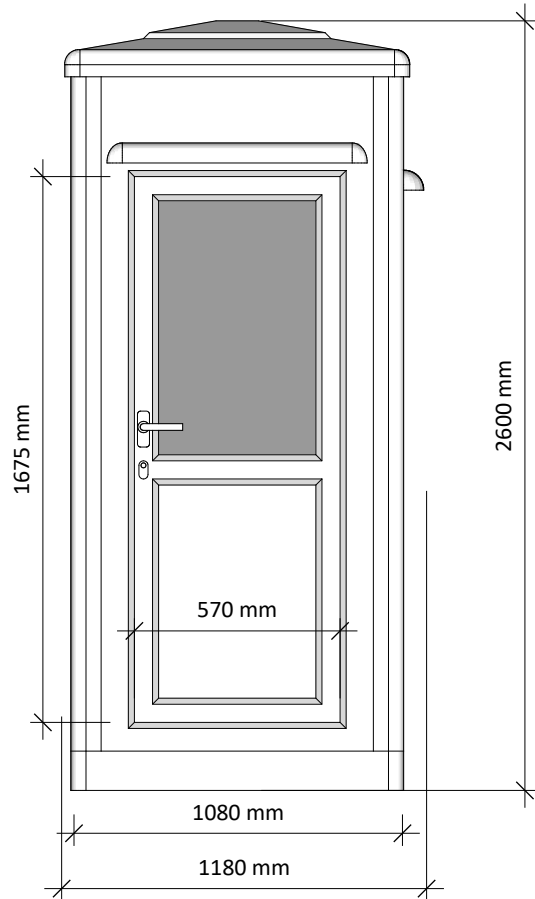

ELEVATION VIEWS

ELEVATION 'A'