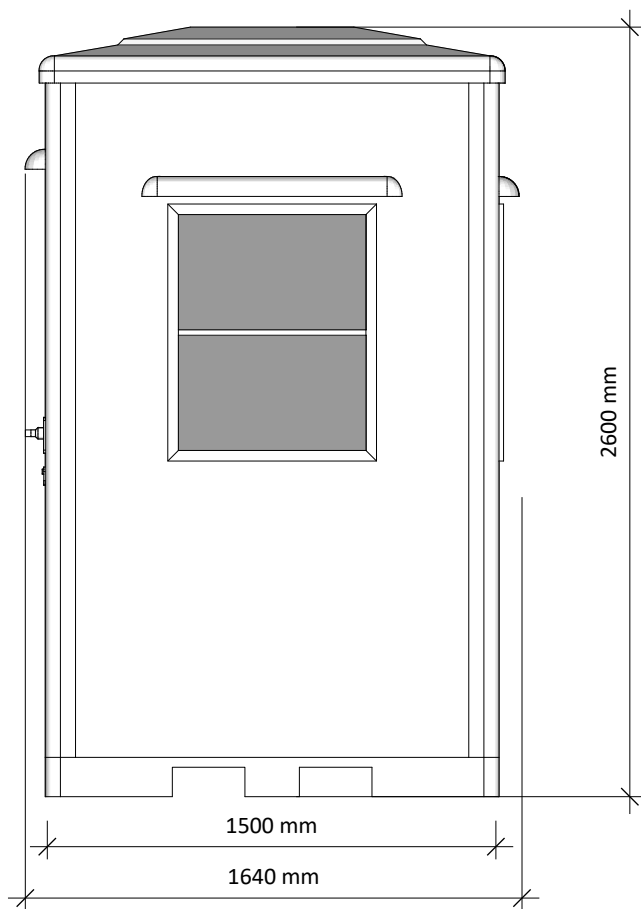

# ELEVATION VIEWS

**ELEVATION 'A'**

**ELEVATION 'B'**

**ELEVATION 'C'**

**ELEVATION 'D'**

**Weight approx. 180kg**

t : 01386 555 000  
e : sales@ukkiosks.com  
w : ukkiosks.com

a : Keytec 7 Business Park,  
26 - 28 Kempton Road,  
Persore, Worcs, WR10 2TA

**DRAWING NO :**  
**2022/0000**

**DRAWING TITLE :**  
Hereford 1.5 x 1.1m

**CLIENT :**  
Address

**ISSUE :**  
02/03/2022

**DRAWN BY :**  
SG

**KIOSK SIZE :**  
1.5 x 1.1m

t: 01386 555 000  
e: sales@ukkiosks.com  
w: ukkiosks.com

a: Keytec 7 Business Park,  
26 - 28 Kempton Road,  
Persore, Worcs, WR10 2TA

DRAWING NO :  
**2022/0000**

DRAWING TITLE :  
Hereford 1.5 x 1.1m

CLIENT :  
Address

ISSUE :  
02/03/2022

DRAWN BY :  
SG

KIOSK SIZE :  
1.5 x 1.1m