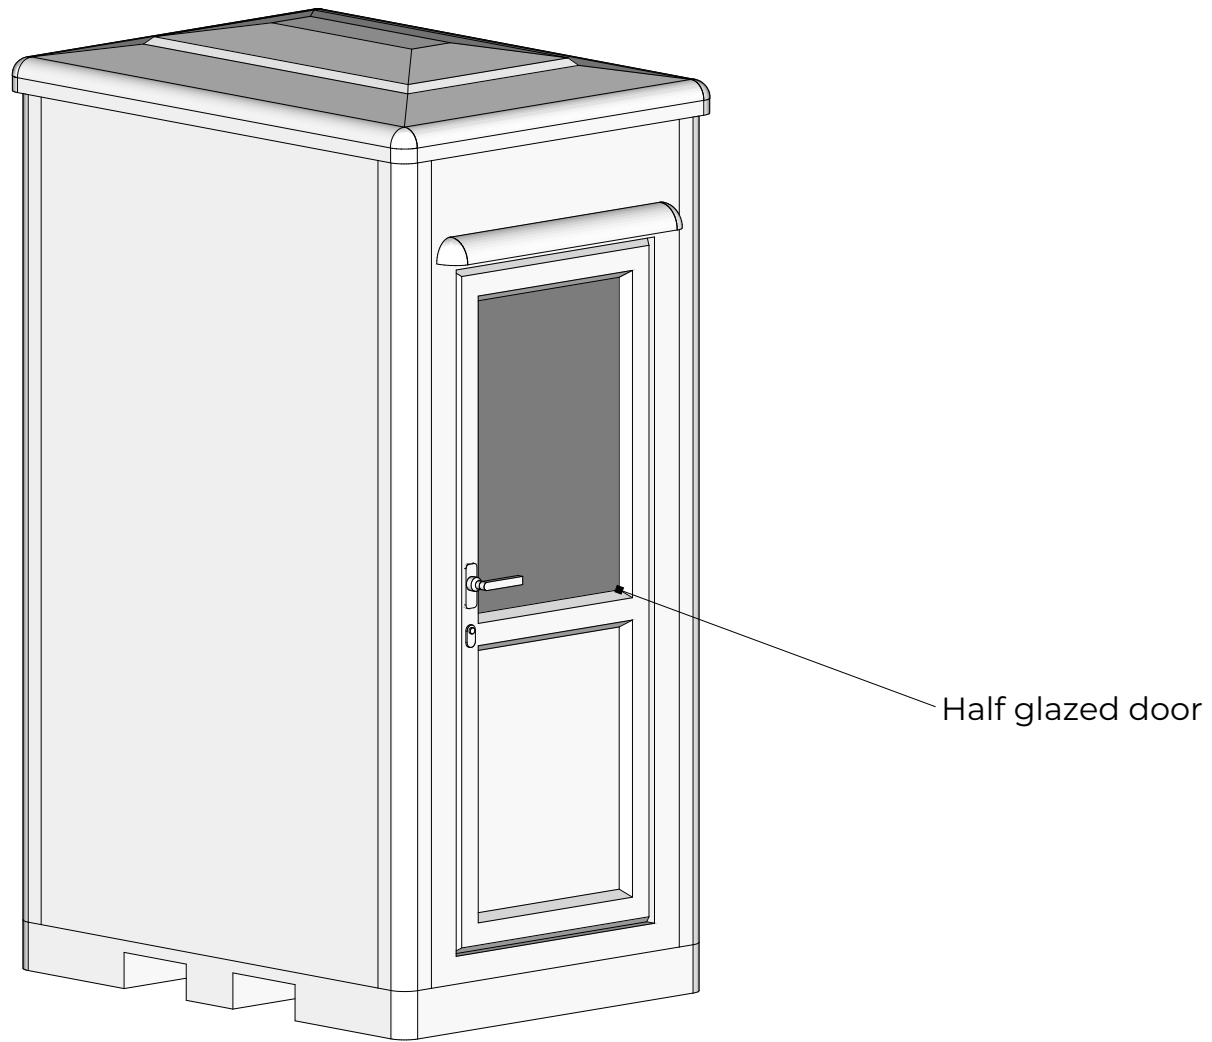

3D VIEW

t: 01386 555 000
e: sales@ukkiosks.com
w: ukkiosks.com

a: Keytec 7 Business Park,
26 - 28 Kempton Road,
Persore, Worcs, WR10 2TA

DRAWING NO :
2022/0000

DRAWING TITLE :
Hereford 1.5 x 1.1m

CLIENT :
Address

ISSUE :
02/03/2022

DRAWN BY :
SG

KIOSK SIZE :
1.5 x 1.1m