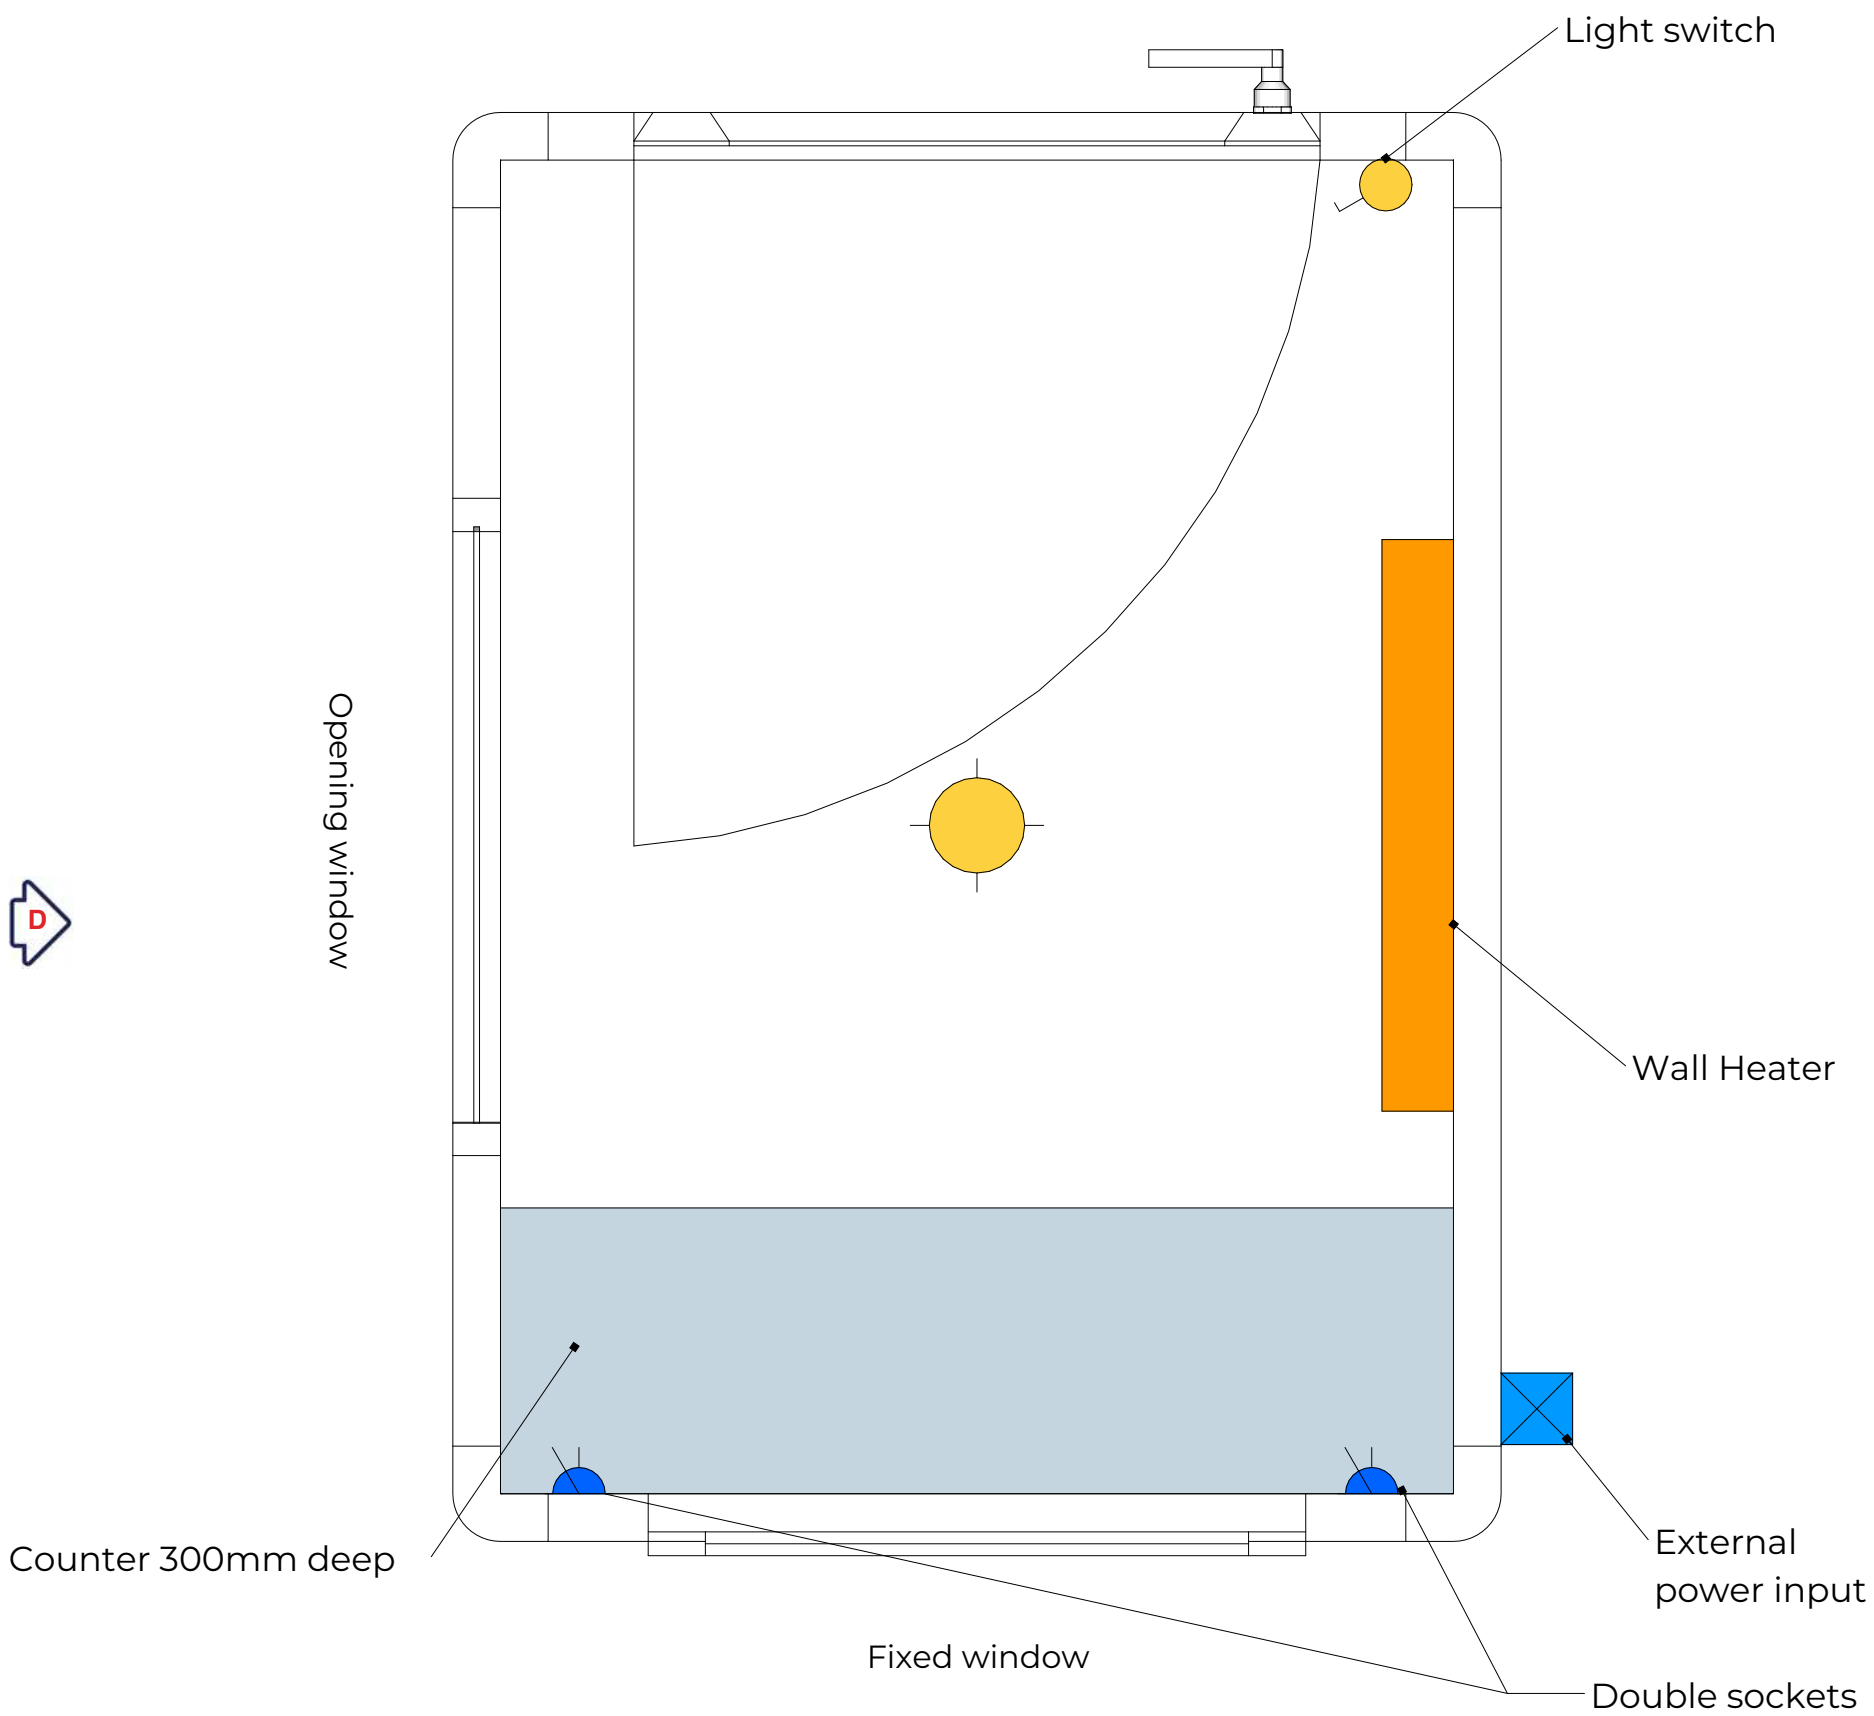

**DRAWING NO :**  
**2022/0000**

**DRAWING TITLE :**  
Hereford 1.5 x 1.1m

**CLIENT :**  
Address

**ISSUE :**  
02/03/2022

**DRAWN BY :**  
SG

**KIOSK SIZE :**  
1.5 x 1.1m

t: 01386 555 000  
e: sales@ukkiosks.com  
w: ukkiosks.com

a: Keytec 7 Business Park,  
26 - 28 Kempton Road,  
Persore, Worcs, WR10 2TA

DRAWING NO :  
**2022/0000**

DRAWING TITLE :  
Hereford 1.5 x 1.1m

CLIENT :  
Address

ISSUE :  
02/03/2022

DRAWN BY :  
SG

KIOSK SIZE :  
1.5 x 1.1m