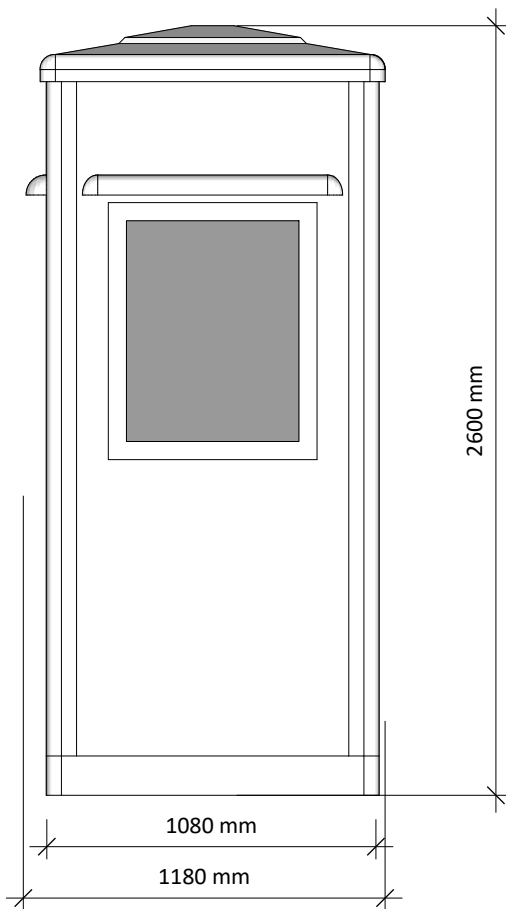

CLIENT :  
Address

ISSUE :  
02/03/2022

DRAWN BY :  
SG

KIOSK SIZE :  
1.5 x 1.1m

# ELEVATION VIEWS

**ELEVATION 'A'**

**ELEVATION 'B'**

**ELEVATION 'C'**

**ELEVATION 'D'**

**Weight approx. 180kg**

t : 01386 555 000  
e : sales@ukkiosks.com  
w : ukkiosks.com

a : Keytec 7 Business Park,  
26 - 28 Kempton Road,  
Persore, Worcs, WR10 2TA

**DRAWING NO :**  
**2022/0000**

**DRAWING TITLE :**  
Hereford 1.5 x 1.1m

**CLIENT :**  
Address

**ISSUE :**  
02/03/2022

**DRAWN BY :**  
SG

**KIOSK SIZE :**  
1.5 x 1.1m

t: 01386 555 000  
e: sales@ukkiosks.com  
w: ukkiosks.com

a: Keytec 7 Business Park,  
26 - 28 Kempton Road,  
Persore, Worcs, WR10 2TA

DRAWING NO :  
**2022/0000**

DRAWING TITLE :  
Hereford 1.5 x 1.1m

CLIENT :  
Address

ISSUE :  
02/03/2022

DRAWN BY :  
SG

KIOSK SIZE :  
1.5 x 1.1m