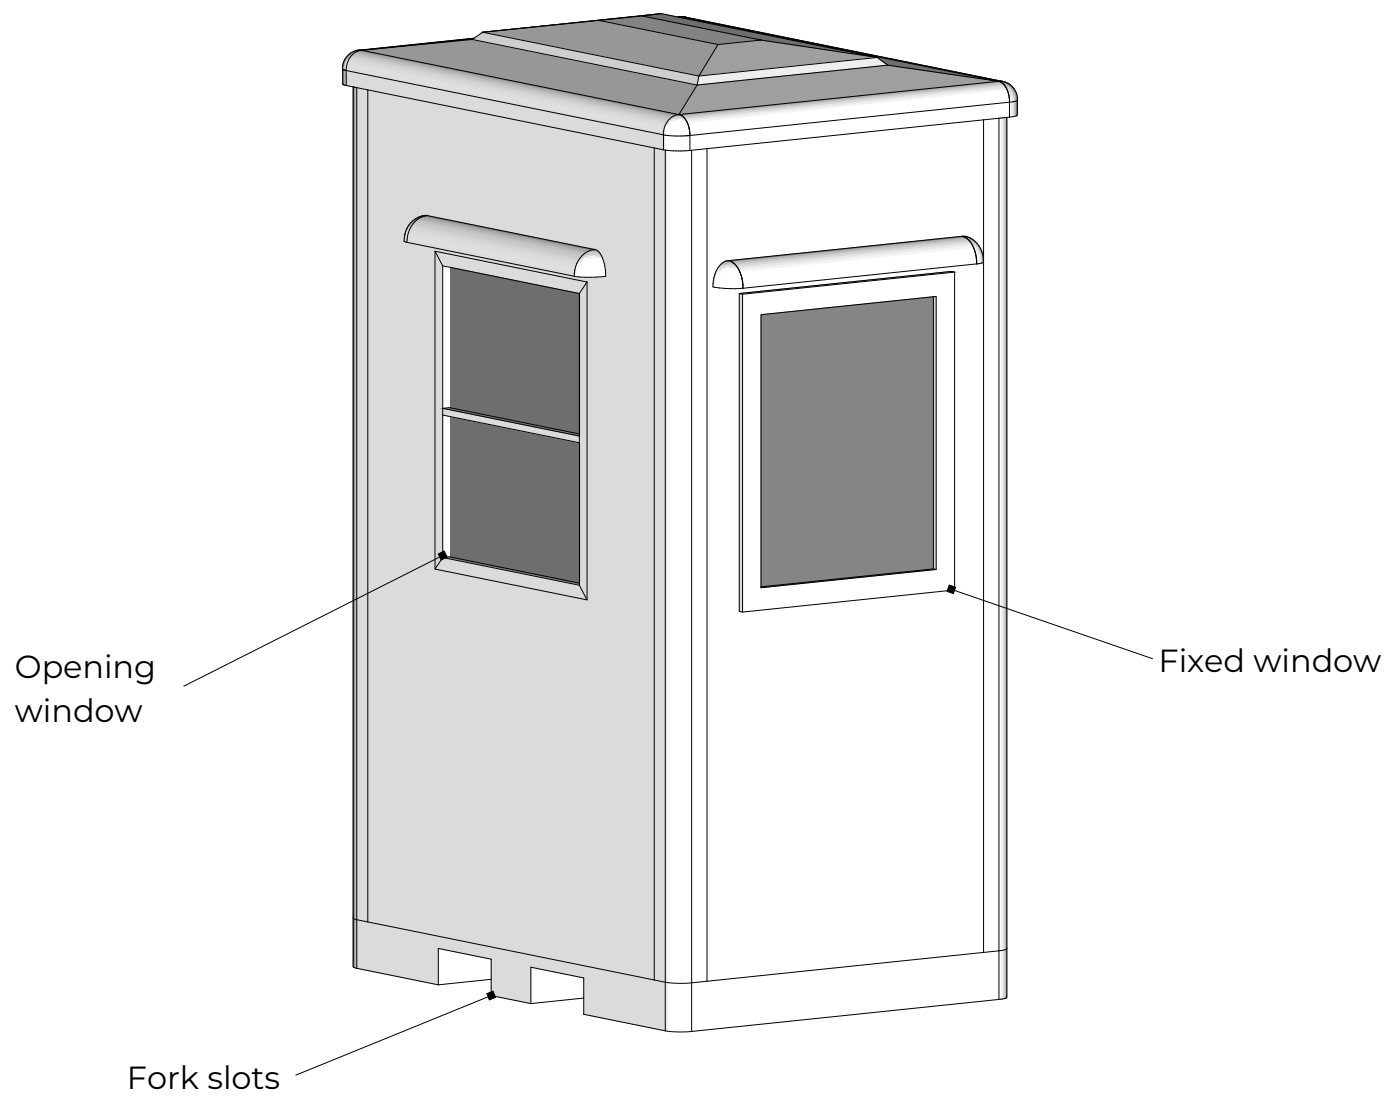

3D VIEW

t: 01386 555 000
e: sales@ukkiosks.com
w: ukkiosks.com

a: Keytec 7 Business Park,
26 - 28 Kempton Road,
Persore, Worcs, WR10 2TA

DRAWING NO :
2022/0000

DRAWING TITLE :
Hereford 1.5 x 1.1m

CLIENT :
Address

ISSUE :
02/03/2022

DRAWN BY :
SG

KIOSK SIZE :
1.5 x 1.1m