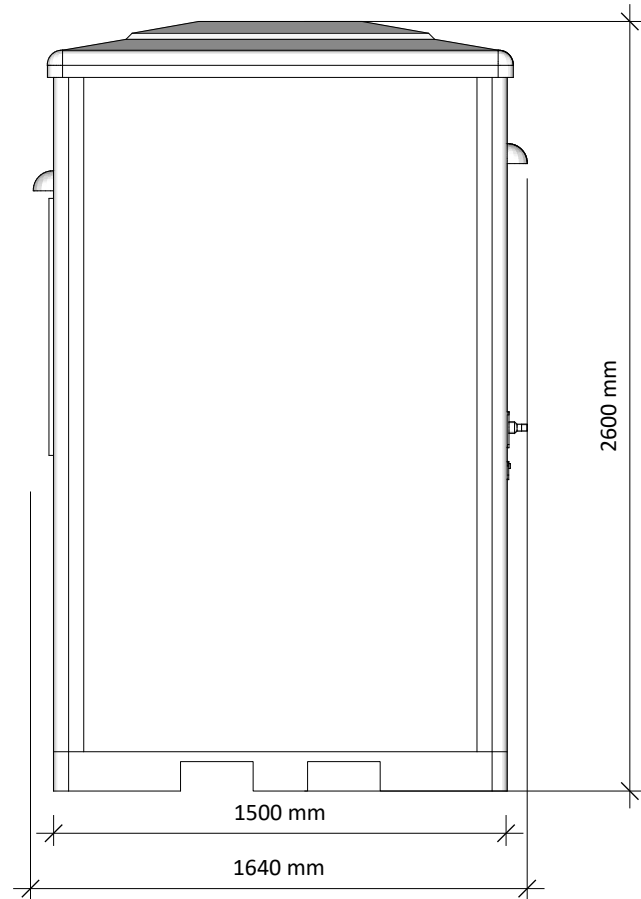

CLIENT :  
Address

ISSUE :  
02/03/2022

DRAWN BY :  
SG

KIOSK SIZE :  
1.5 x 1.1m

# ELEVATION VIEWS

**ELEVATION 'A'**

**ELEVATION 'B'**

**ELEVATION 'C'**

**ELEVATION 'D'**

**Weight approx. 180kg**

t : 01386 555 000  
e : sales@ukkiosks.com  
w : ukkiosks.com

a : Keytec 7 Business Park,  
26 - 28 Kempton Road,  
Persore, Worcs, WR10 2TA

**DRAWING NO :**  
**2022/0000**

**DRAWING TITLE :**  
Hereford 1.5 x 1.1m

**CLIENT :**  
Address

**ISSUE :**  
02/03/2022

**DRAWN BY :**  
SG

**KIOSK SIZE :**  
1.5 x 1.1m

t: 01386 555 000  
e: sales@ukkiosks.com  
w: ukkiosks.com

a: Keytec 7 Business Park,  
26 - 28 Kempton Road,  
Persore, Worcs, WR10 2TA

DRAWING NO :  
**2022/0000**

DRAWING TITLE :  
Hereford 1.5 x 1.1m

CLIENT :  
Address

ISSUE :  
02/03/2022

DRAWN BY :  
SG

KIOSK SIZE :  
1.5 x 1.1m