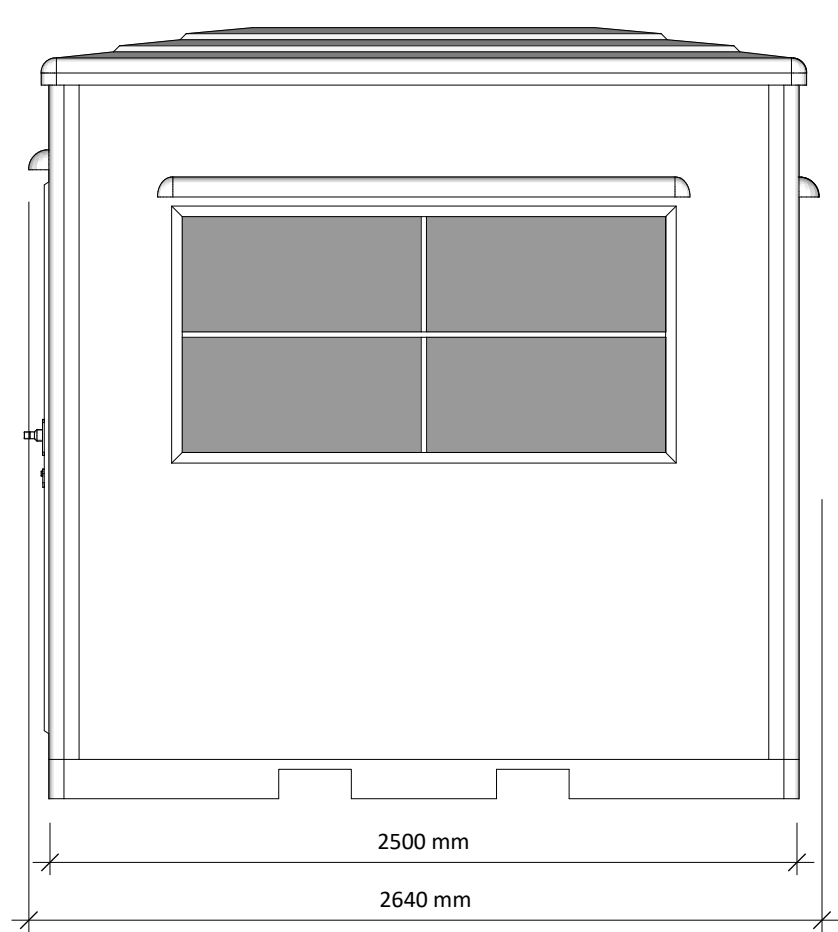

ISSUE :
02/08/2022

DRAWN BY :
SG

KIOSK SIZE :
2.5 x 1.5m

ELEVATION VIEWS

ELEVATION 'A'

ELEVATION 'B'

ELEVATION 'C'

ELEVATION 'D'

Weight approx. 350kg

t : 01386 555 000
e : sales@ukkiosks.com
w : ukkiosks.com

a : Keytec 7 Business Park,
26 - 28 Kempton Road,
Pershore, Worcs, WR10 2TA

DRAWING NO :
2022/0000

PRODUCT TITLE:
Hereford 2.5 x 1.5m

CLIENT :
Address

ISSUE :
02/08/2022

DRAWN BY :
SG

KIOSK SIZE :
2.5 x 1.5m