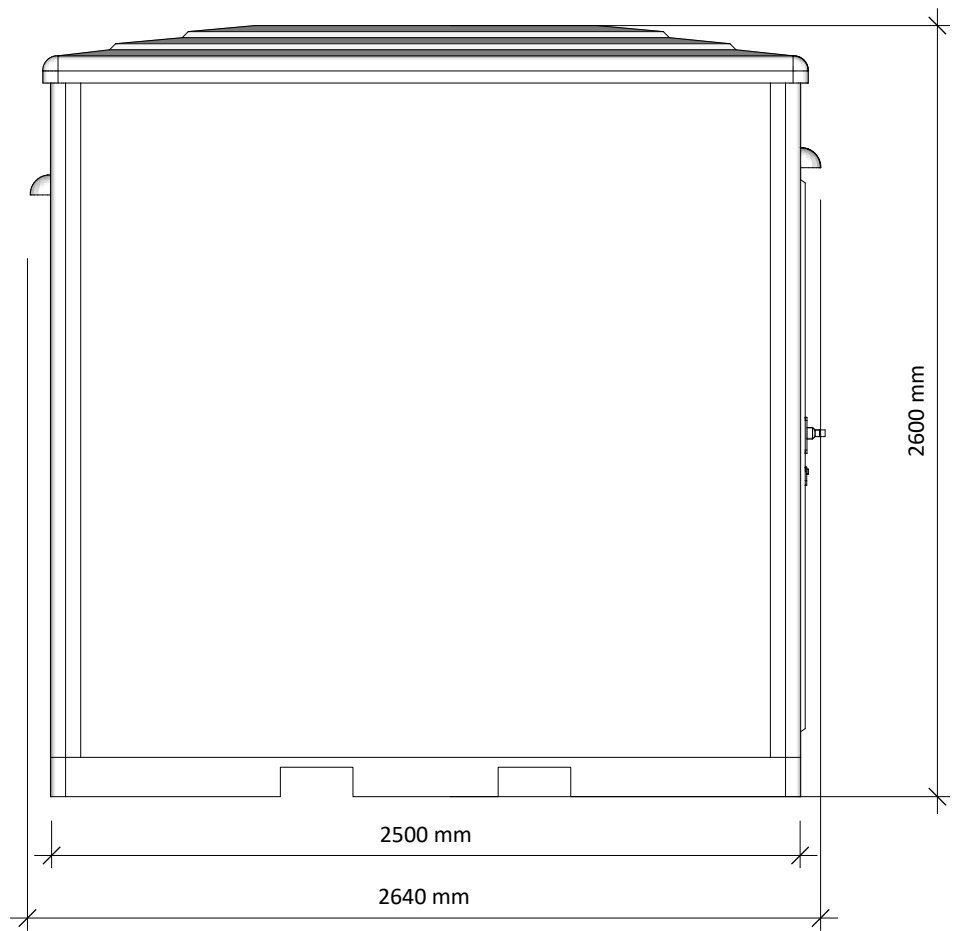

ISSUE :
02/08/2022

DRAWN BY :
SG

KIOSK SIZE :
2.5 x 1.5m

ELEVATION VIEWS

ELEVATION 'A'

ELEVATION 'B'

ELEVATION 'C'

ELEVATION 'D'

Weight approx. 350kg

t : 01386 555 000
e : sales@ukkiosks.com
w : ukkiosks.com

a : Keytec 7 Business Park,
26 - 28 Kempton Road,
Pershore, Worcs, WR10 2TA

DRAWING NO :
2022/0000

PRODUCT TITLE:
Hereford 2.5 x 1.5m

CLIENT :
Address

ISSUE :
02/08/2022

DRAWN BY :
SG

KIOSK SIZE :
2.5 x 1.5m