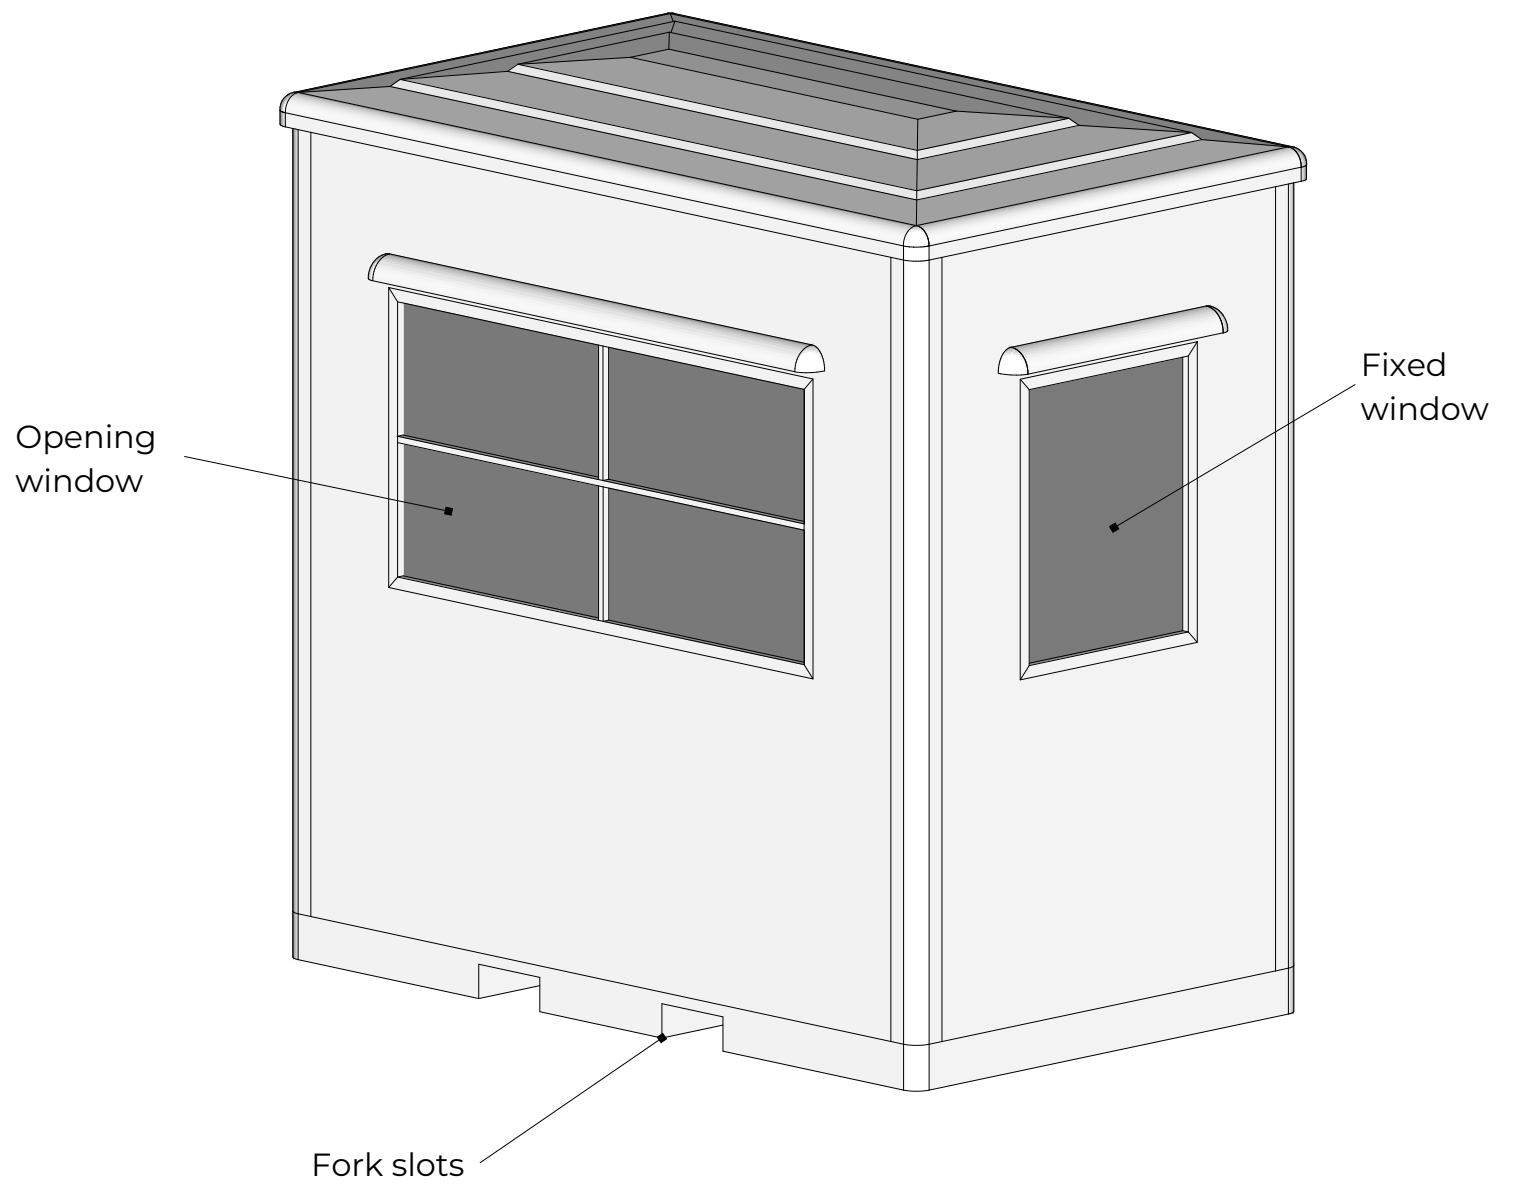

3D VIEW

t : 01386 555 000
e : sales@ukkiosks.com
w : ukkiosks.com

a : Keytec 7 Business Park,
26 - 28 Kempton Road,
Persore, Worcs, WR10 2TA

DRAWING NO :
2022/0000

PRODUCT TITLE:
Hereford 2.5 x 1.5m

CLIENT :
Address

ISSUE :
02/08/2022

DRAWN BY :
SG

KIOSK SIZE :
2.5 x 1.5m