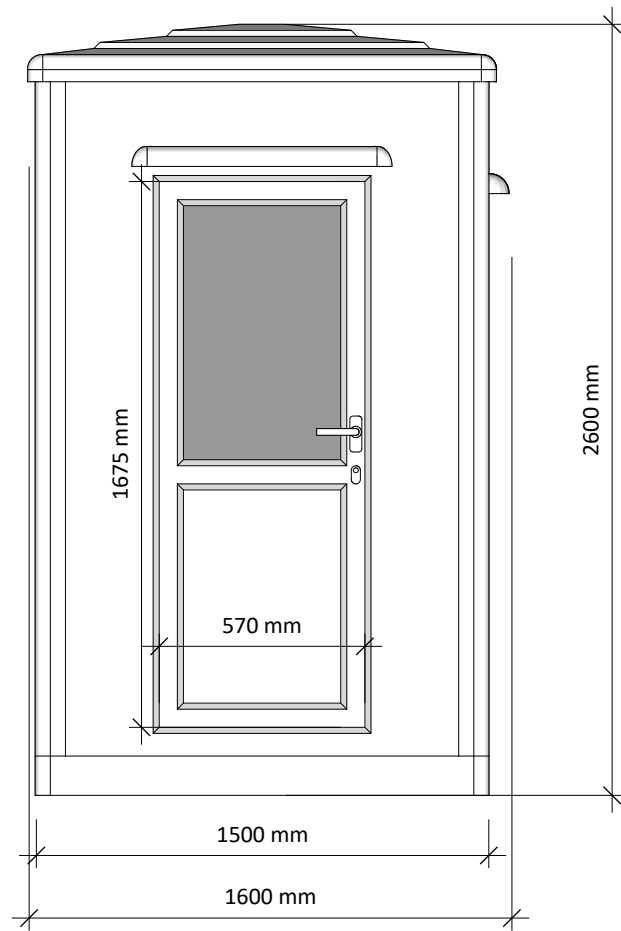

3D VIEW

t : 01386 555 000
e : sales@ukkiosks.com
w : ukkiosks.com

a : Keytec 7 Business Park,
26 - 28 Kempton Road,
Persore, Worcs, WR10 2TA

DRAWING NO :
2022/0000

PRODUCT TITLE:
Hereford 2.5 x 1.5m

CLIENT :
Address

ISSUE :
02/08/2022

DRAWN BY :
SG

KIOSK SIZE :
2.5 x 1.5m

ELEVATION VIEWS

ELEVATION 'A'

ELEVATION 'B'

ELEVATION 'C'

ELEVATION 'D'

Weight approx. 350kg

t : 01386 555 000
e : sales@ukkiosks.com
w : ukkiosks.com

a : Keytec 7 Business Park,
26 - 28 Kempton Road,
Pershore, Worcs, WR10 2TA

DRAWING NO :
2022/0000

PRODUCT TITLE:
Hereford 2.5 x 1.5m

CLIENT :
Address

ISSUE :
02/08/2022

DRAWN BY :
SG

KIOSK SIZE :
2.5 x 1.5m