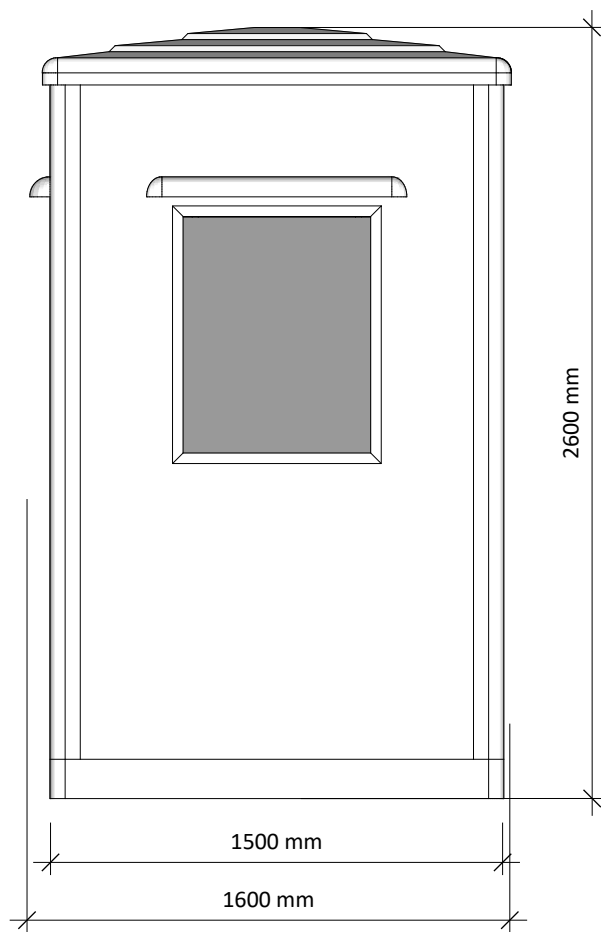

ISSUE :
02/08/2022

DRAWN BY :
SG

KIOSK SIZE :
2.5 x 1.5m

ELEVATION VIEWS

ELEVATION 'A'

ELEVATION 'B'

ELEVATION 'C'

ELEVATION 'D'

Weight approx. 350kg

t : 01386 555 000
e : sales@ukkiosks.com
w : ukkiosks.com

a : Keytec 7 Business Park,
26 - 28 Kempton Road,
Pershore, Worcs, WR10 2TA

DRAWING NO :
2022/0000

PRODUCT TITLE:
Hereford 2.5 x 1.5m

CLIENT :
Address

ISSUE :
02/08/2022

DRAWN BY :
SG

KIOSK SIZE :
2.5 x 1.5m