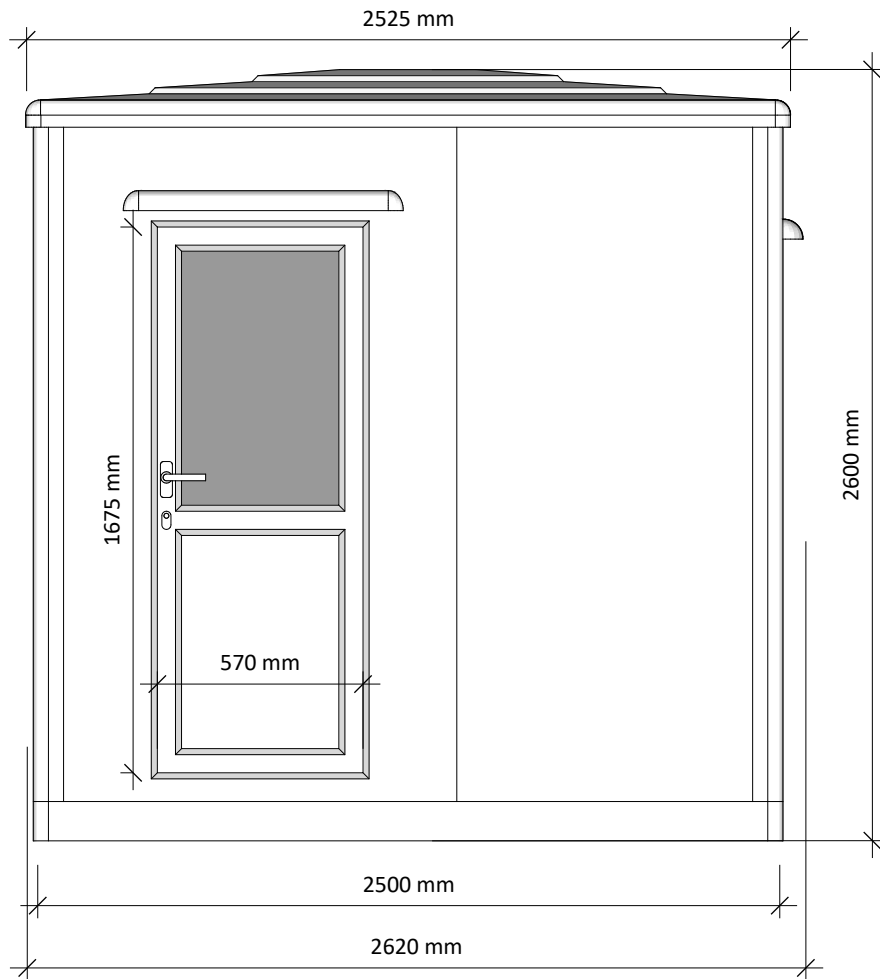

DRAWING TITLE :
Worcester 2.5 x 2.5m

CLIENT :
Address

ISSUE :
27/02/2022

DRAWN BY :
SG

KIOSK SIZE :
2.5 x 2.5m

ELEVATION VIEWS

ELEVATION 'A'

ELEVATION 'B'

ELEVATION 'C'

ELEVATION 'D'

Weight approx. 530kg

t : 01386 555 000
e : sales@ukkiosks.com
w : ukkiosks.com

a : Keytec 7 Business Park,
26 - 28 Kempton Road,
Persore, Worcs, WR10 2TA

DRAWING NO :
2022/0000

DRAWING TITLE :
Worcester 2.5 x 2.5m

DRAWING NO :
2022/0000
DRAWING TITLE :
Worcester 2.5 x 2.5m

CLIENT :
Address

ISSUE :
27/02/2022

DRAWN BY :
SG

KIOSK SIZE :
2.5 x 2.5m