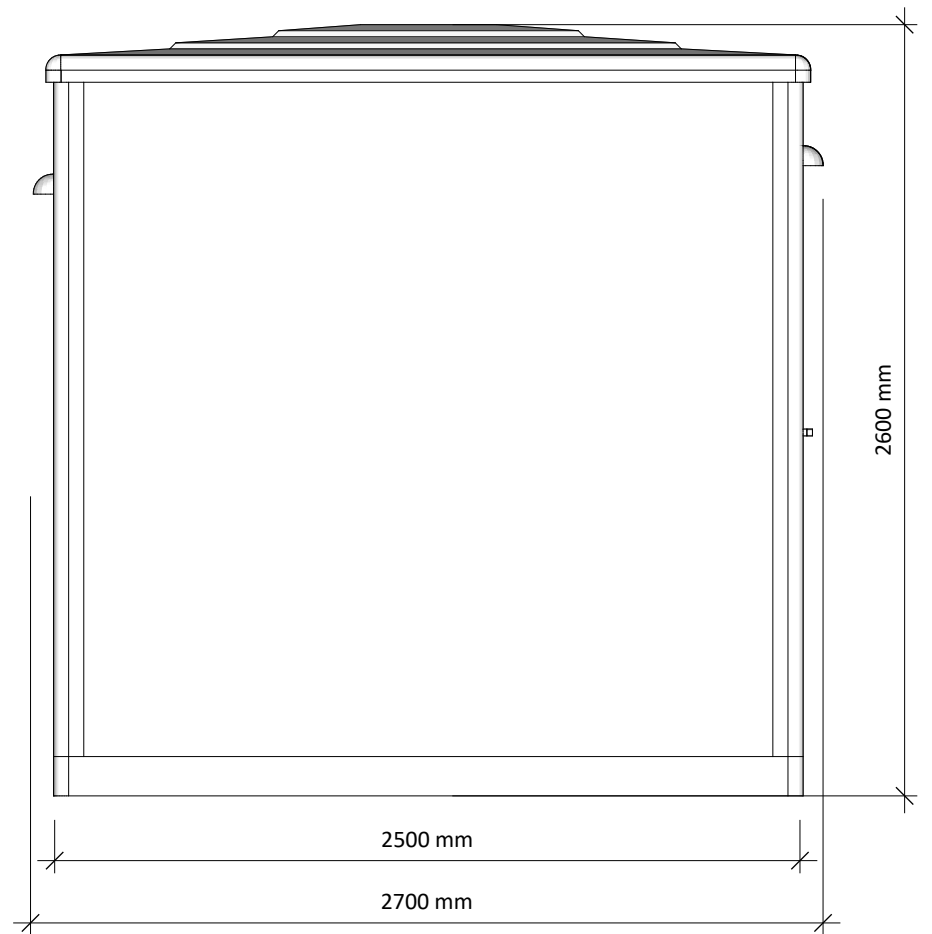

DRAWING TITLE :
Worcester 2.5 x 2.5m

CLIENT :
Address

ISSUE :
27/02/2022

DRAWN BY :
SG

KIOSK SIZE :
2.5 x 2.5m

ELEVATION VIEWS

ELEVATION 'A'

ELEVATION 'B'

ELEVATION 'C'

ELEVATION 'D'

Weight approx. 530kg

t : 01386 555 000
e : sales@ukkiosks.com
w : ukkiosks.com

a : Keytec 7 Business Park,
26 - 28 Kempton Road,
Persore, Worcs, WR10 2TA

DRAWING NO :
2022/0000

DRAWING TITLE :
Worcester 2.5 x 2.5m

DRAWING NO :
2022/0000
DRAWING TITLE :
Worcester 2.5 x 2.5m

CLIENT :
Address

ISSUE :
27/02/2022

DRAWN BY :
SG

KIOSK SIZE :
2.5 x 2.5m