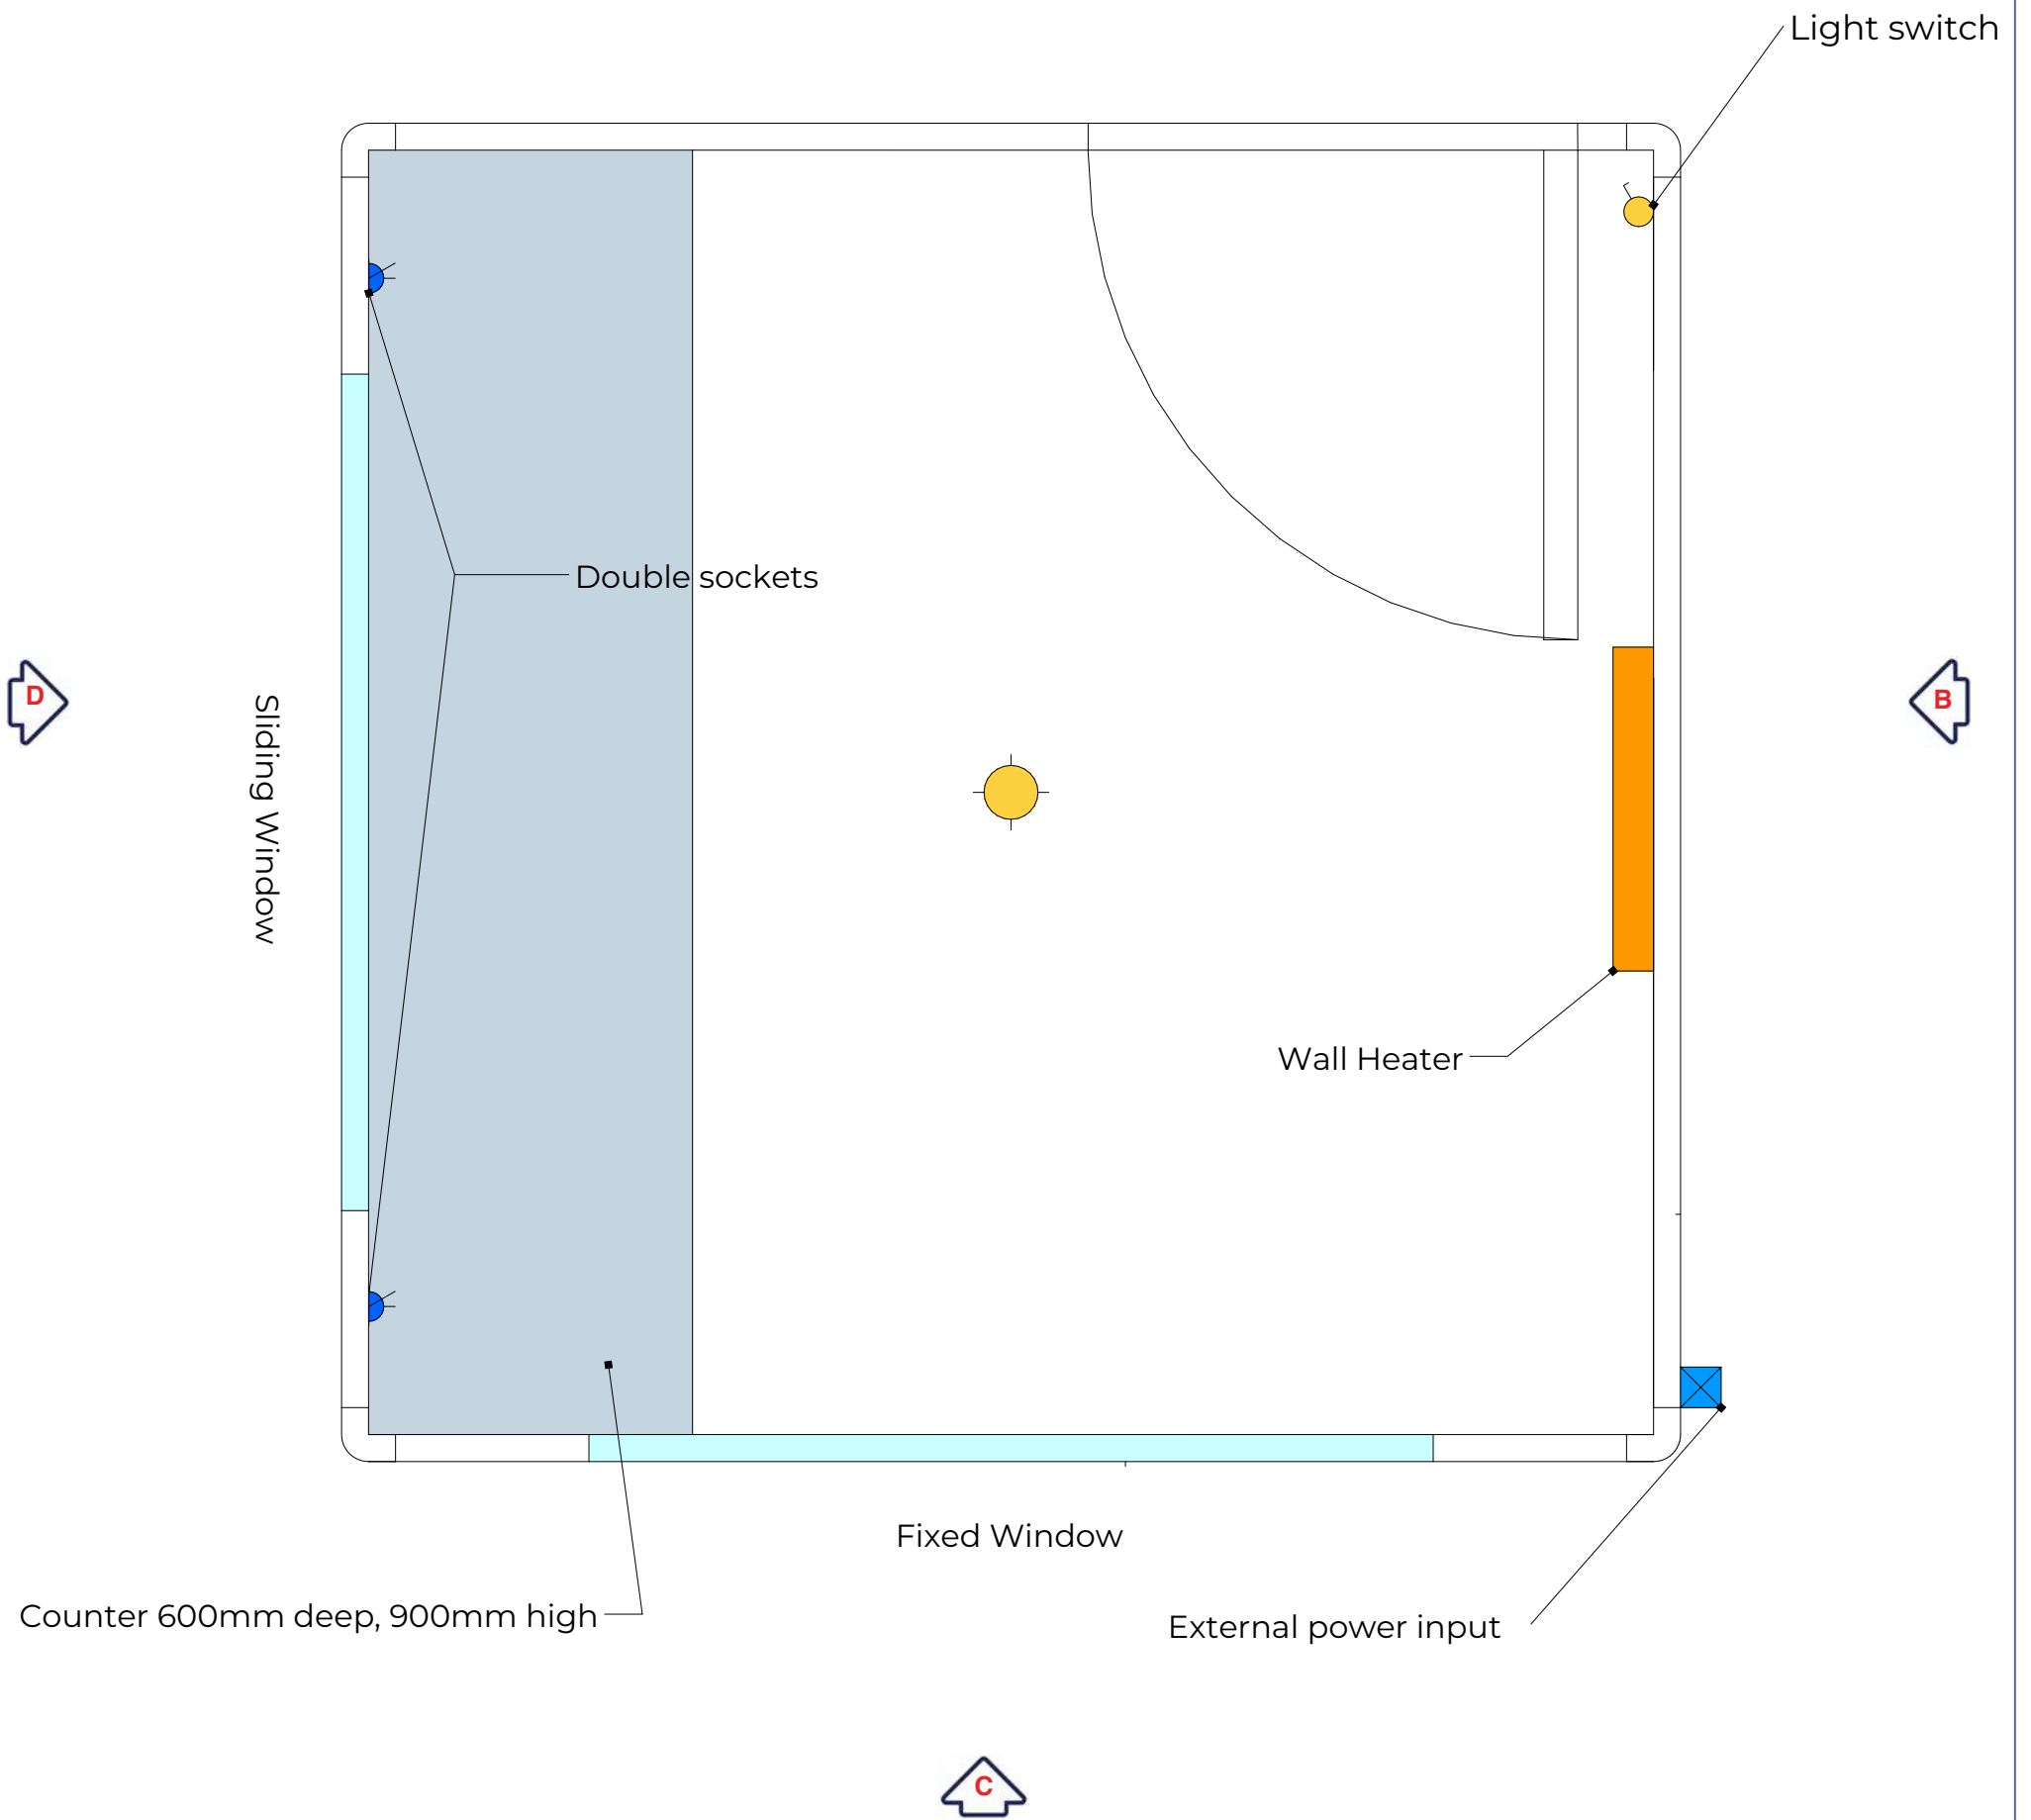

t : 01386 555 000   a : Keytec 7 Business Park,
e : sales@ukkiosks.com   26 - 28 Kempton Road,
w : ukkiosks.com   Pershore, Worcs, WR10 2TA

DRAWING NO :
2022/0000
DRAWING TITLE :
Worcester 2.5 x 2.5m

CLIENT :
Address

ISSUE :
27/02/2022

DRAWN BY :
SG

KIOSK SIZE :
2.5 x 2.5m