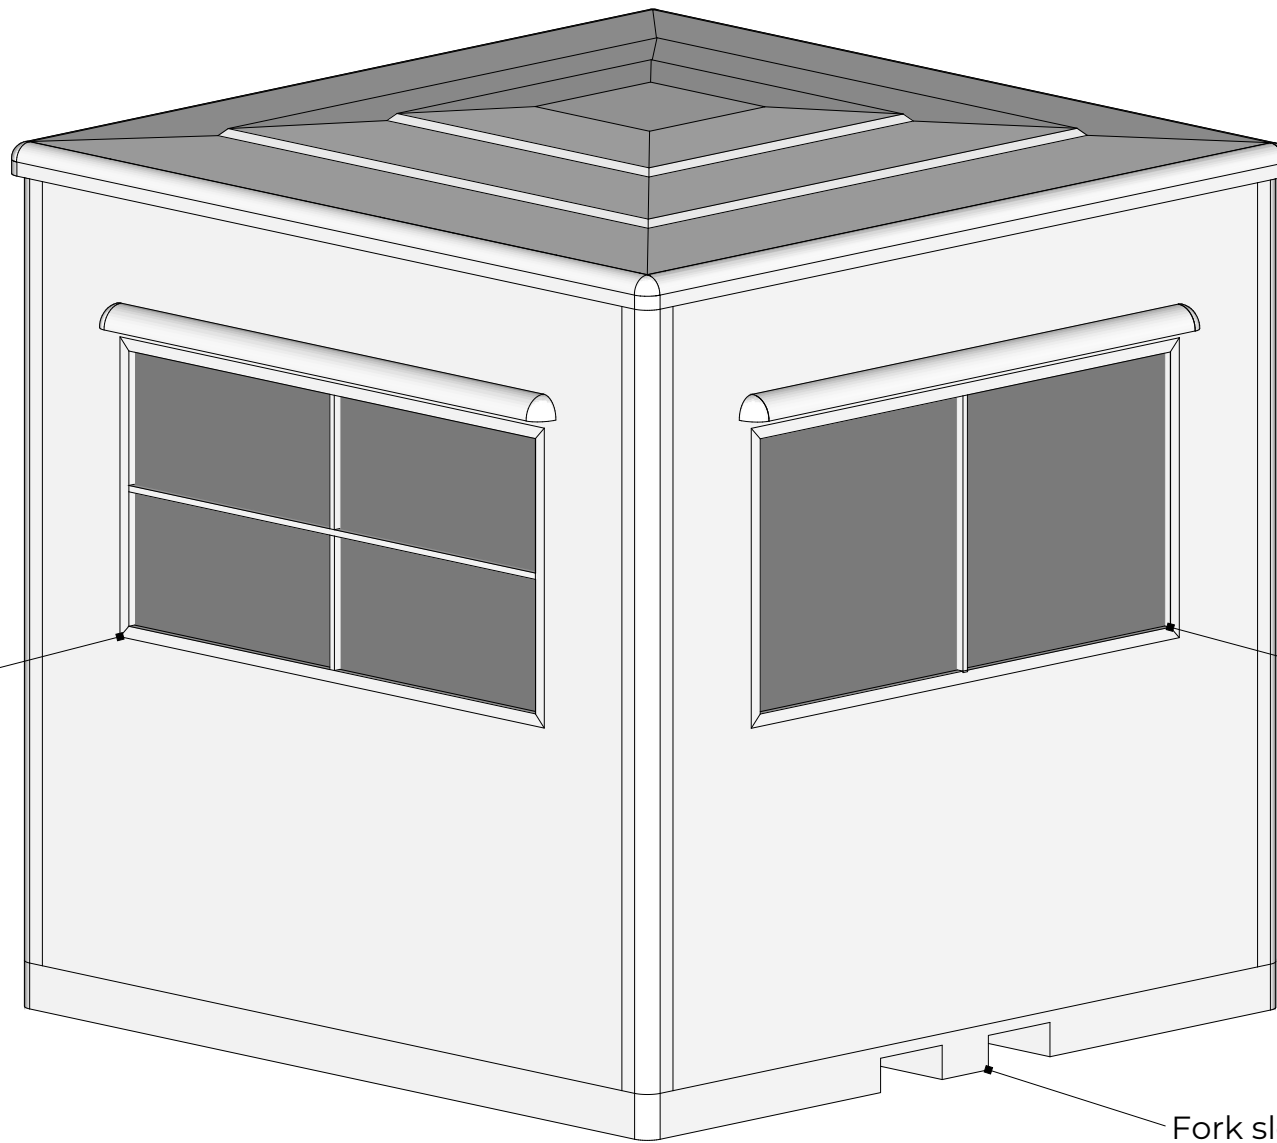

Opening window

Fixed window

Fork slots

t : 01386 555 000
e : sales@ukkiosks.com
w : ukkiosks.com

a : Keytec 7 Business Park,
26 - 28 Kempton Road,
Persore, Worcs, WR10 2TA

DRAWING NO :
2022/0000

DRAWING TITLE :
Worcester 2.5 x 2.5m

CLIENT :
Address

ISSUE :
27/02/2022

DRAWN BY :
SG

KIOSK SIZE :
2.5 x 2.5m