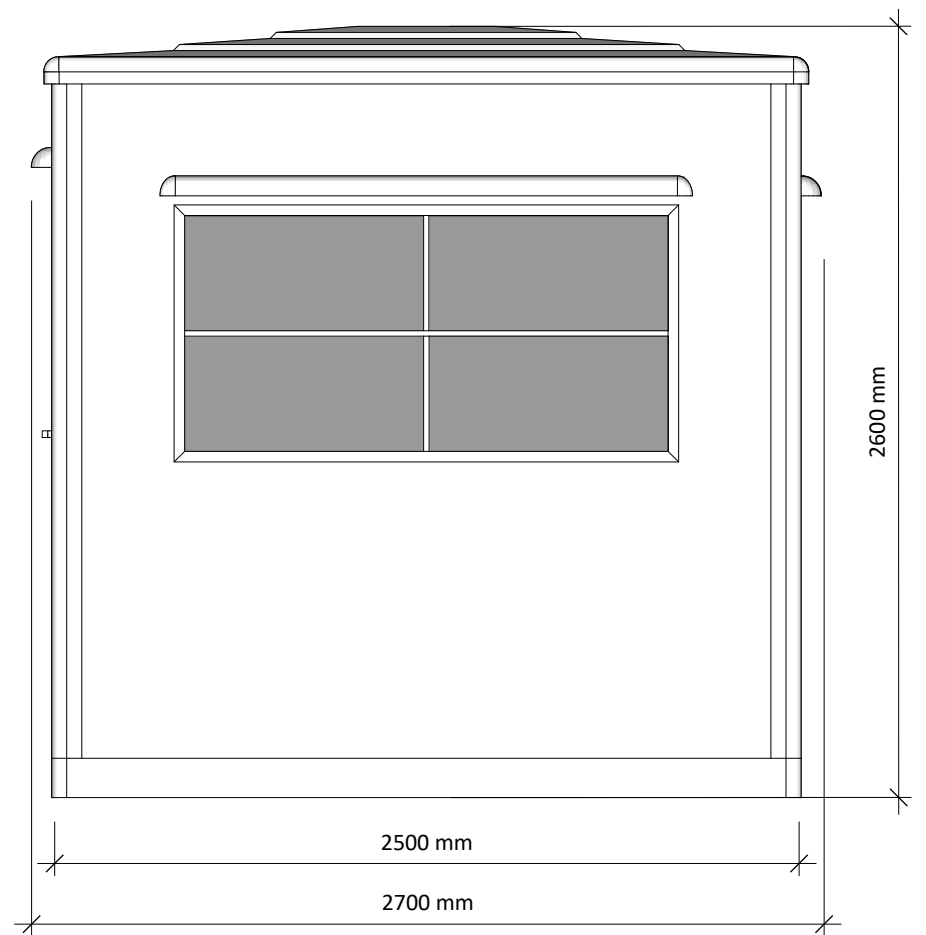

DRAWING TITLE :
Worcester 2.5 x 2.5m

CLIENT :
Address

ISSUE :
27/02/2022

DRAWN BY :
SG

KIOSK SIZE :
2.5 x 2.5m

ELEVATION VIEWS

ELEVATION 'A'

ELEVATION 'B'

ELEVATION 'C'

ELEVATION 'D'

Weight approx. 530kg

t : 01386 555 000
e : sales@ukkiosks.com
w : ukkiosks.com

a : Keytec 7 Business Park,
26 - 28 Kempton Road,
Persore, Worcs, WR10 2TA

DRAWING NO :
2022/0000

DRAWING TITLE :
Worcester 2.5 x 2.5m

DRAWING NO :
2022/0000
DRAWING TITLE :
Worcester 2.5 x 2.5m

CLIENT :
Address

ISSUE :
27/02/2022

DRAWN BY :
SG

KIOSK SIZE :
2.5 x 2.5m