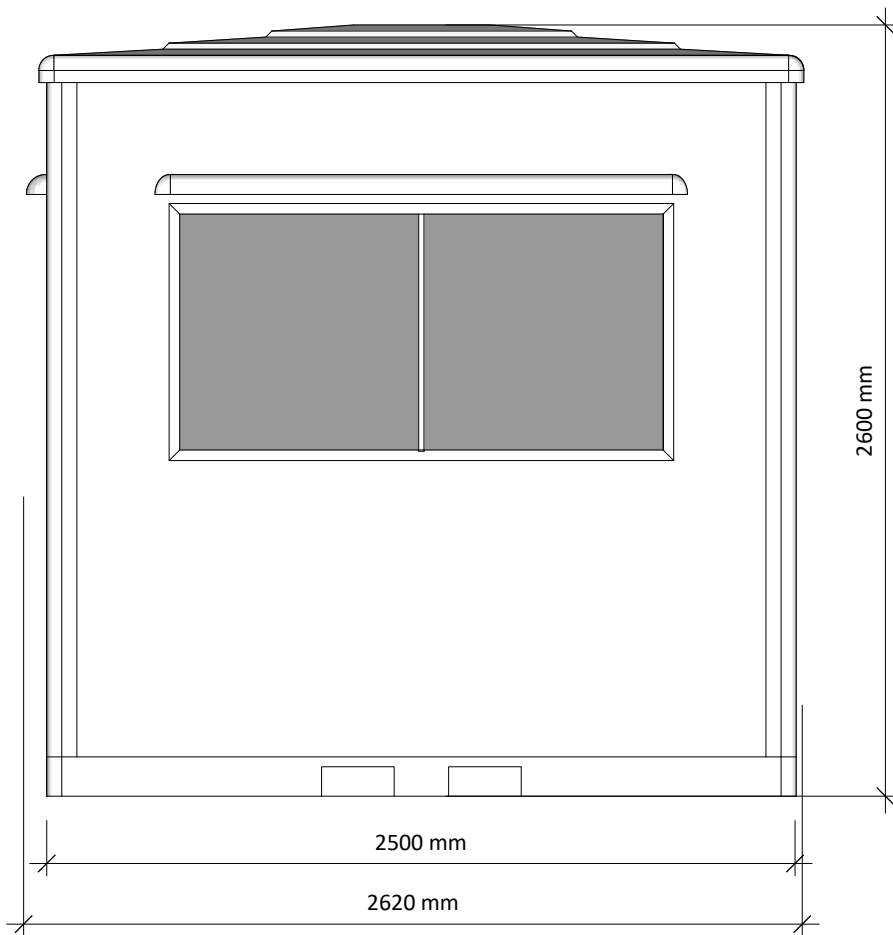

DRAWING TITLE :
Worcester 2.5 x 2.5m

CLIENT :
Address

ISSUE :
27/02/2022

DRAWN BY :
SG

KIOSK SIZE :
2.5 x 2.5m

ELEVATION VIEWS

ELEVATION 'A'

ELEVATION 'B'

ELEVATION 'C'

ELEVATION 'D'

Weight approx. 530kg

t : 01386 555 000
e : sales@ukkiosks.com
w : ukkiosks.com

a : Keytec 7 Business Park,
26 - 28 Kempton Road,
Persore, Worcs, WR10 2TA

DRAWING NO :
2022/0000

DRAWING TITLE :
Worcester 2.5 x 2.5m

CLIENT :
Address

ISSUE :
27/02/2022

DRAWN BY :
SG

KIOSK SIZE :
2.5 x 2.5m

t : 01386 555 000 a : Keytec 7 Business Park,
e : sales@ukkiosks.com 26 - 28 Kempton Road,
w : ukkiosks.com Pershore, Worcs, WR10 2TA

DRAWING NO :
2022/0000
DRAWING TITLE :
Worcester 2.5 x 2.5m

CLIENT :
Address

ISSUE :
27/02/2022

DRAWN BY :
SG

KIOSK SIZE :
2.5 x 2.5m