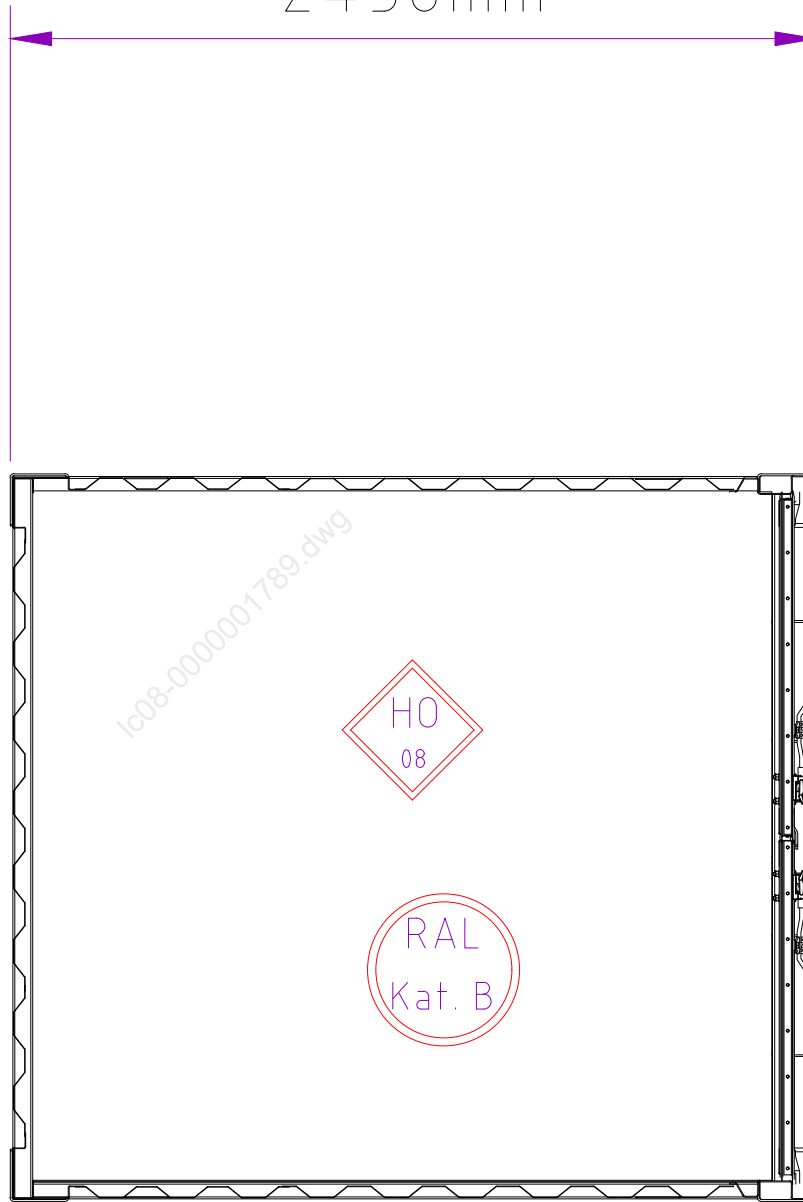

2200mm

2438mm

cabins: 8'  
colour: RAL 6005

Floor frame  
RAL 6005  
Corner posts  
RAL 6005  
roof frame  
RAL 6005

lc08-0000001789.dwg

Drawn by:  
####  
Drawn on:  
02.03.2023 11:01:35

Please acknowledge and return

Date Signature, company stamp

Drawing No.  
lc08-0000001789.dwg